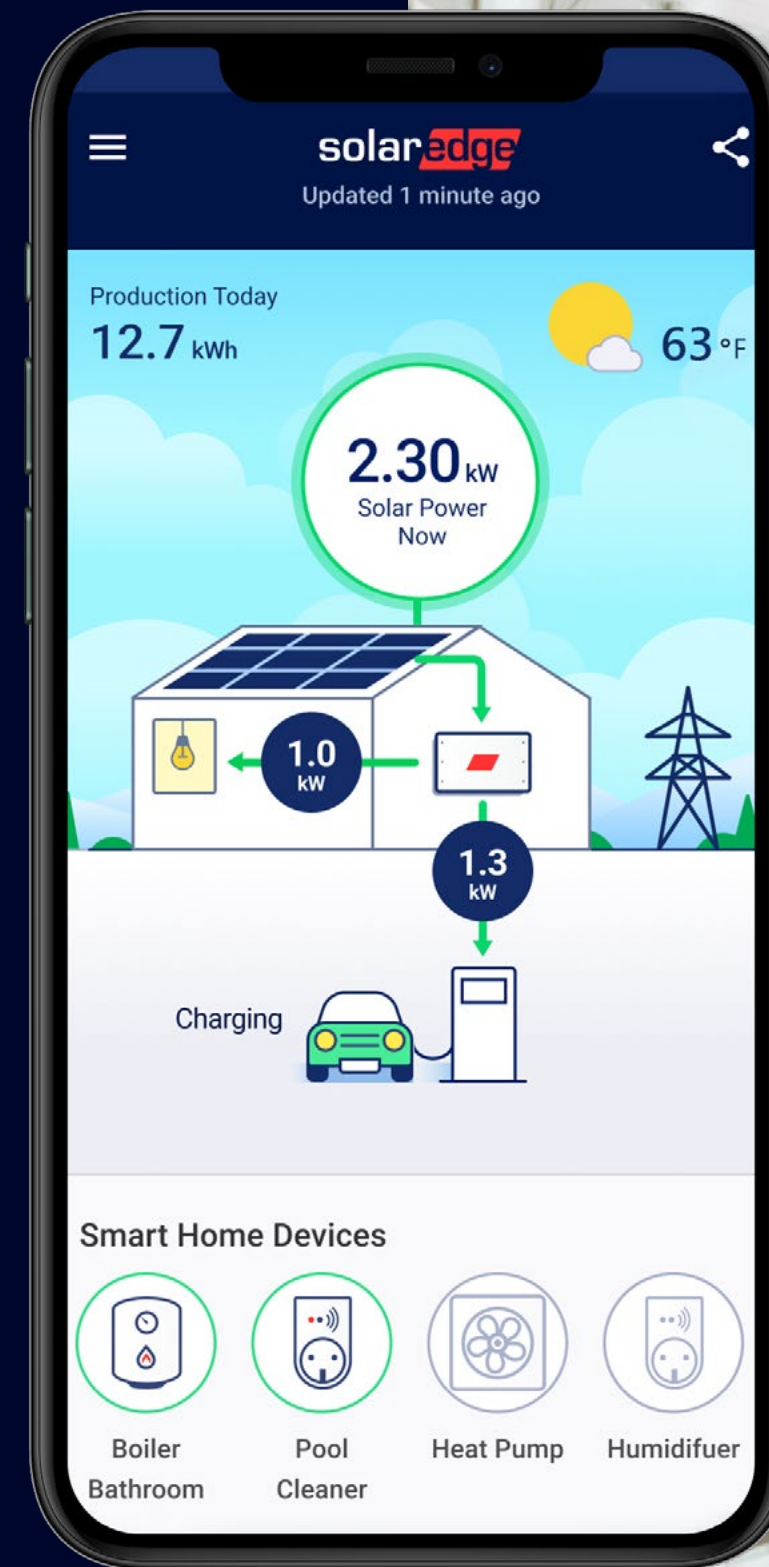

TAKE CONTROL

Keeping track of your energy production and consumption is easy with the mySolarEdge app.

This intuitive application runs on your mobile device to give you a real-time dashboard of your home energy status.

Your installer gets their own application - the SolarEdge Monitoring Platform - which provides remote monitoring and maintenance down to the panel level.

- Always be prepared — ensure your battery levels are where you want them
- Schedule usage during high solar production periods or non-peak times
- Manage a growing range of features, including future smart energy add-ons