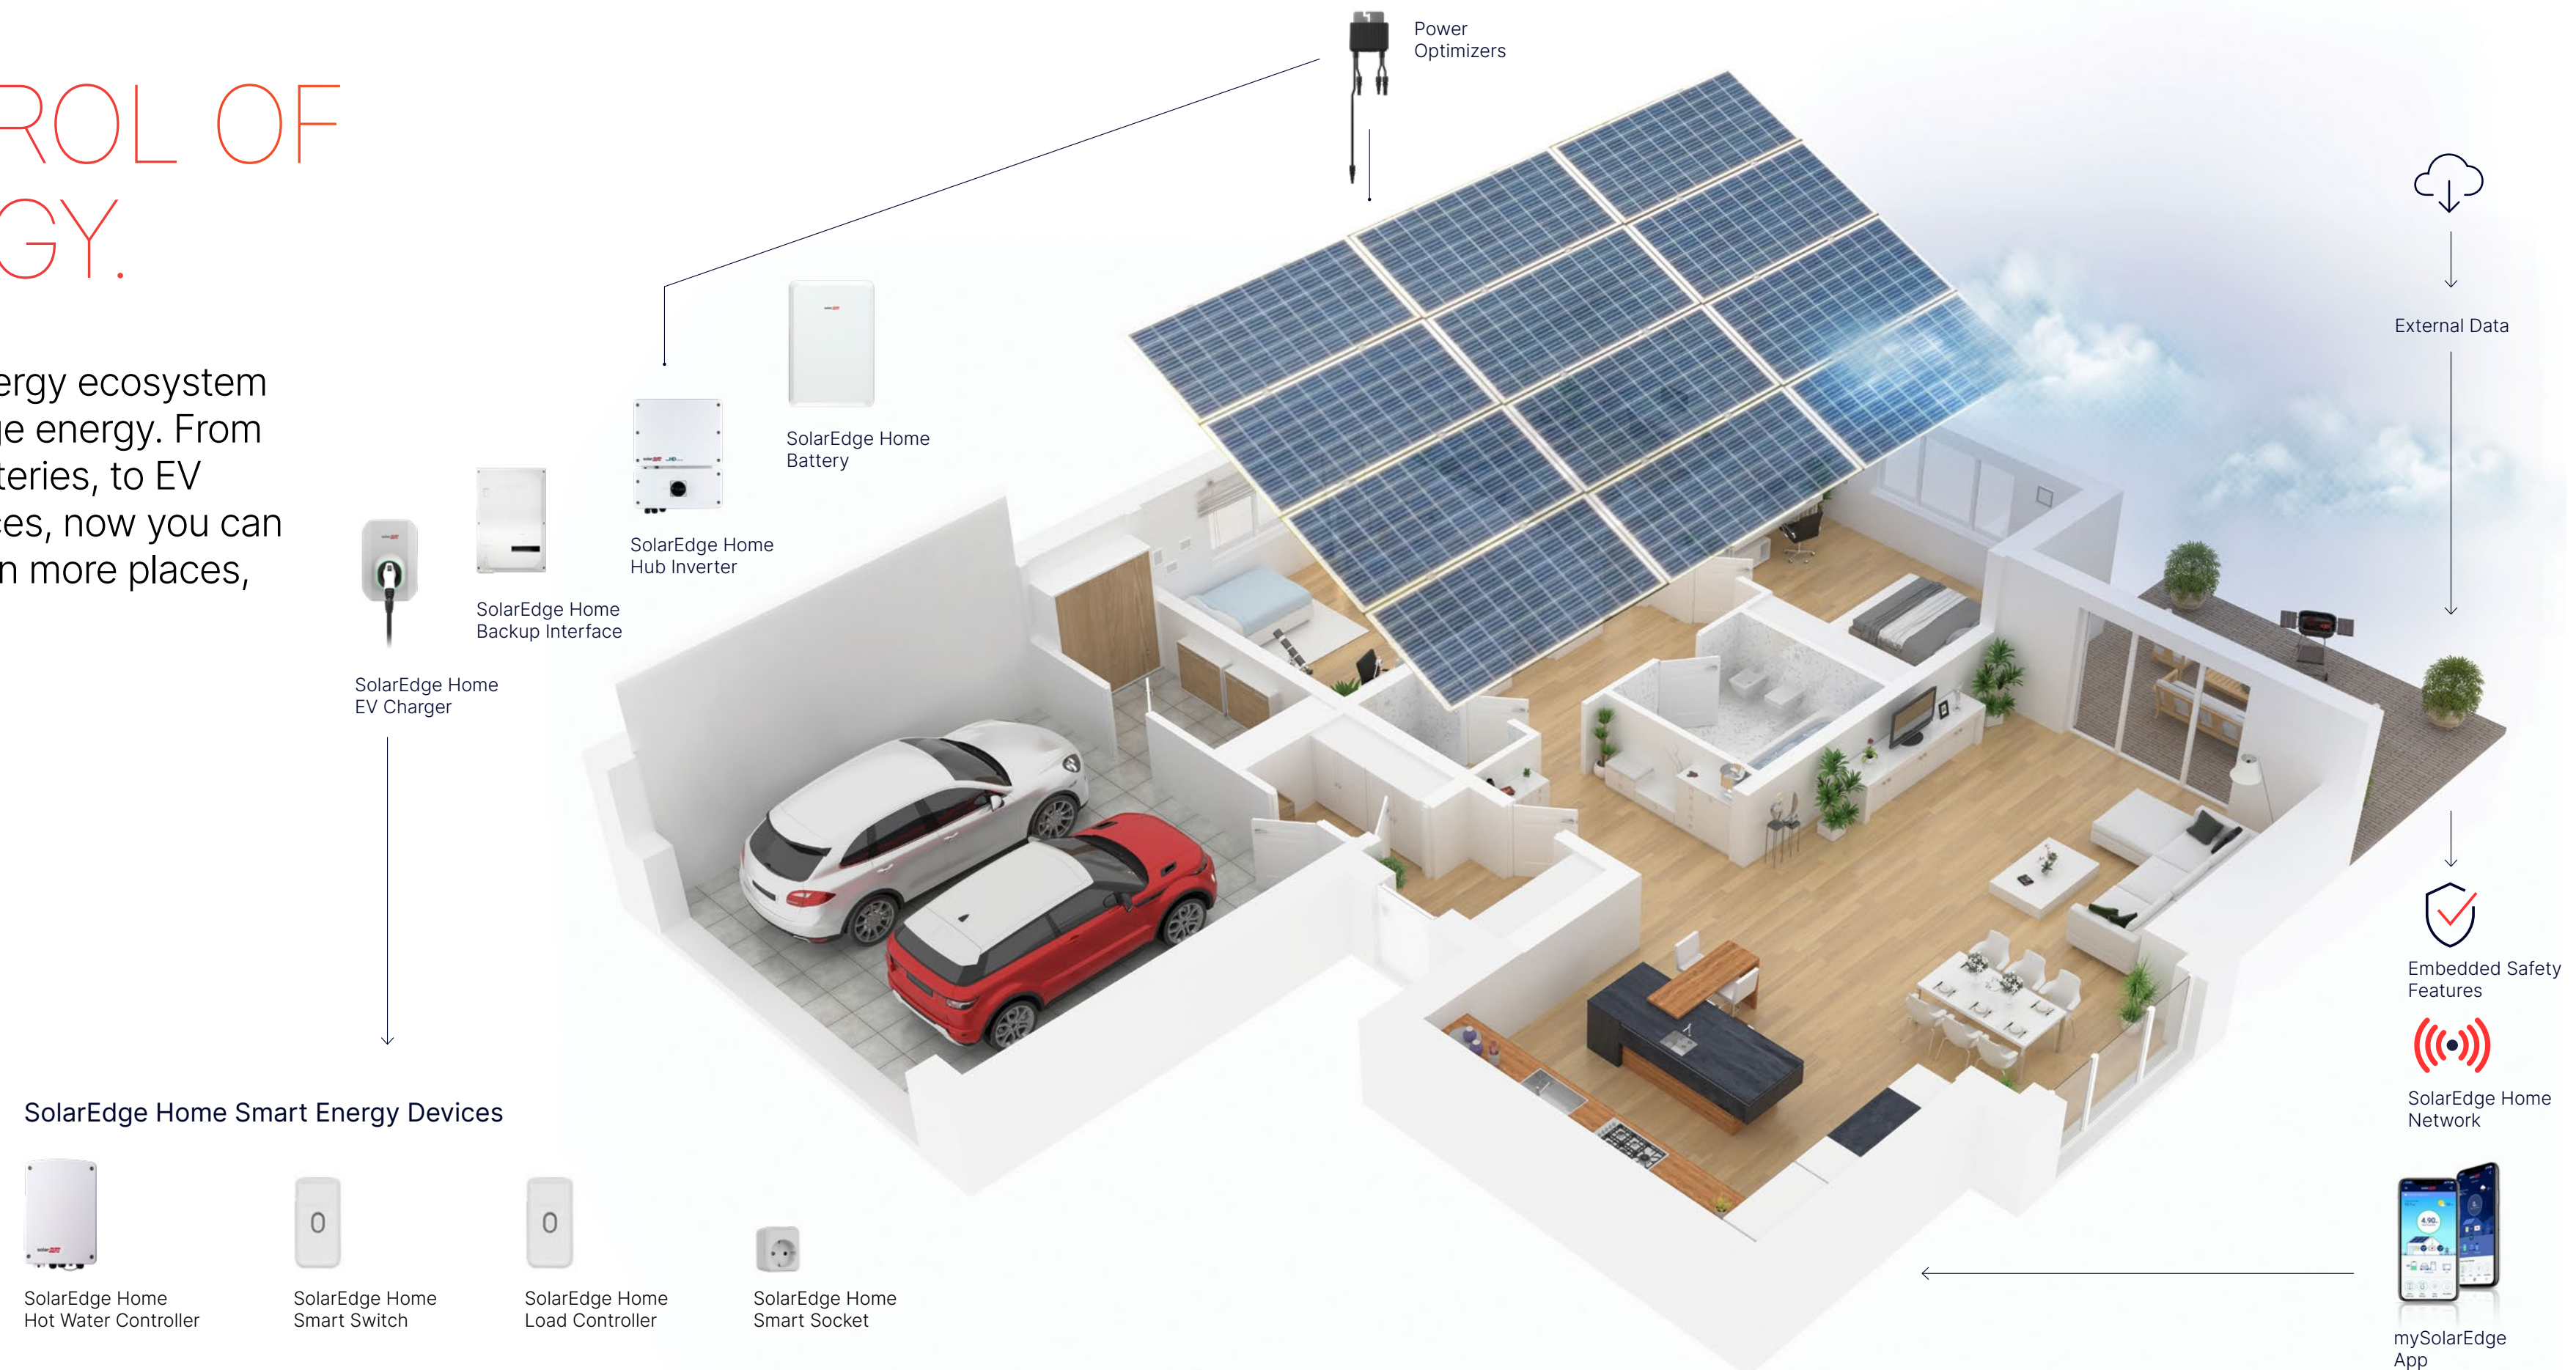

MORE POWER. MORE PLACES.

The Smart Energy Ecosystem that puts you in control of how you produce and manage energy.

Play Video

TAKE CONTROL OF YOUR ENERGY.

SolarEdge Home is the smart energy ecosystem that lets you produce and manage energy. From award-winning inverters and batteries, to EV chargers and smart energy devices, now you can produce more power, and use it in more places, than ever before.

[Play Video](#)

SolarEdge Home Smart Energy Devices

SolarEdge Home Hot Water Controller

SolarEdge Home Smart Switch

SolarEdge Home Load Controller

SolarEdge Home Smart Socket

SolarEdge Power Optimizers

Soak up every drop of sun by optimizing and monitoring each solar panel for more power and savings.

SolarEdge Home Hub Inverter

The award winning SolarEdge Home Hub Inverter puts record power and control at the center of your ecosystem delivering more power, hour after hour.

SolarEdge Home Operating System

Optimally orchestrates the home's energy distribution, combining information from external data, your home energy usage, and your solar production.

SolarEdge Home Backup Interface

Backup more of your home for longer in an outage and run on more sun all year by adding a battery.